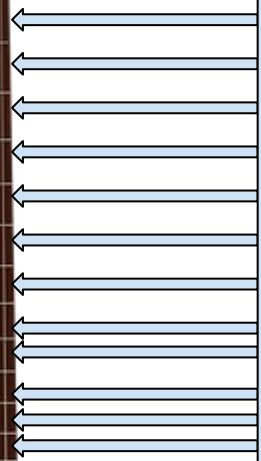

These four metal keys are called '**TUNING PEGS**'

This long part of the ukulele is called the '**NECK**'

These rectangles on the **NECK** are called '**FRETS**'. How many '**FRETS**' do you see on this ukulele?

This is called the '**BODY**'

This is called the '**BRIDGE**'